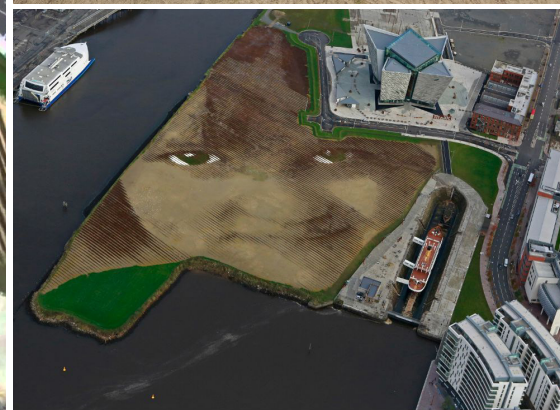

## ‘Wish’, Belfast Harbour, Northern Ireland

### Kilwaughter Lime included in top satellite images of the year

Kilwaughter Chemical Co. Ltd contributed 25 tonne of limestone for the child's eyes in 'Wish' Rodriguez-Gerada's portrait of an anonymous local child gazing towards the future, represents a new face for Belfast on the old face of the city. Situated in Belfast's Titanic Quarter, the portrait spans 11 acres and is comprised of materials sourced solely from the land.

Digital Globe voted 'Wish' 2nd in their list of the top 20 satellite images of the year, with public votes taking the Belfast shot beyond such international landmarks as the Great Barrier Reef and the Palace of Versailles and into the last five. It was only beaten by Mount Vesuvius to the top spot.